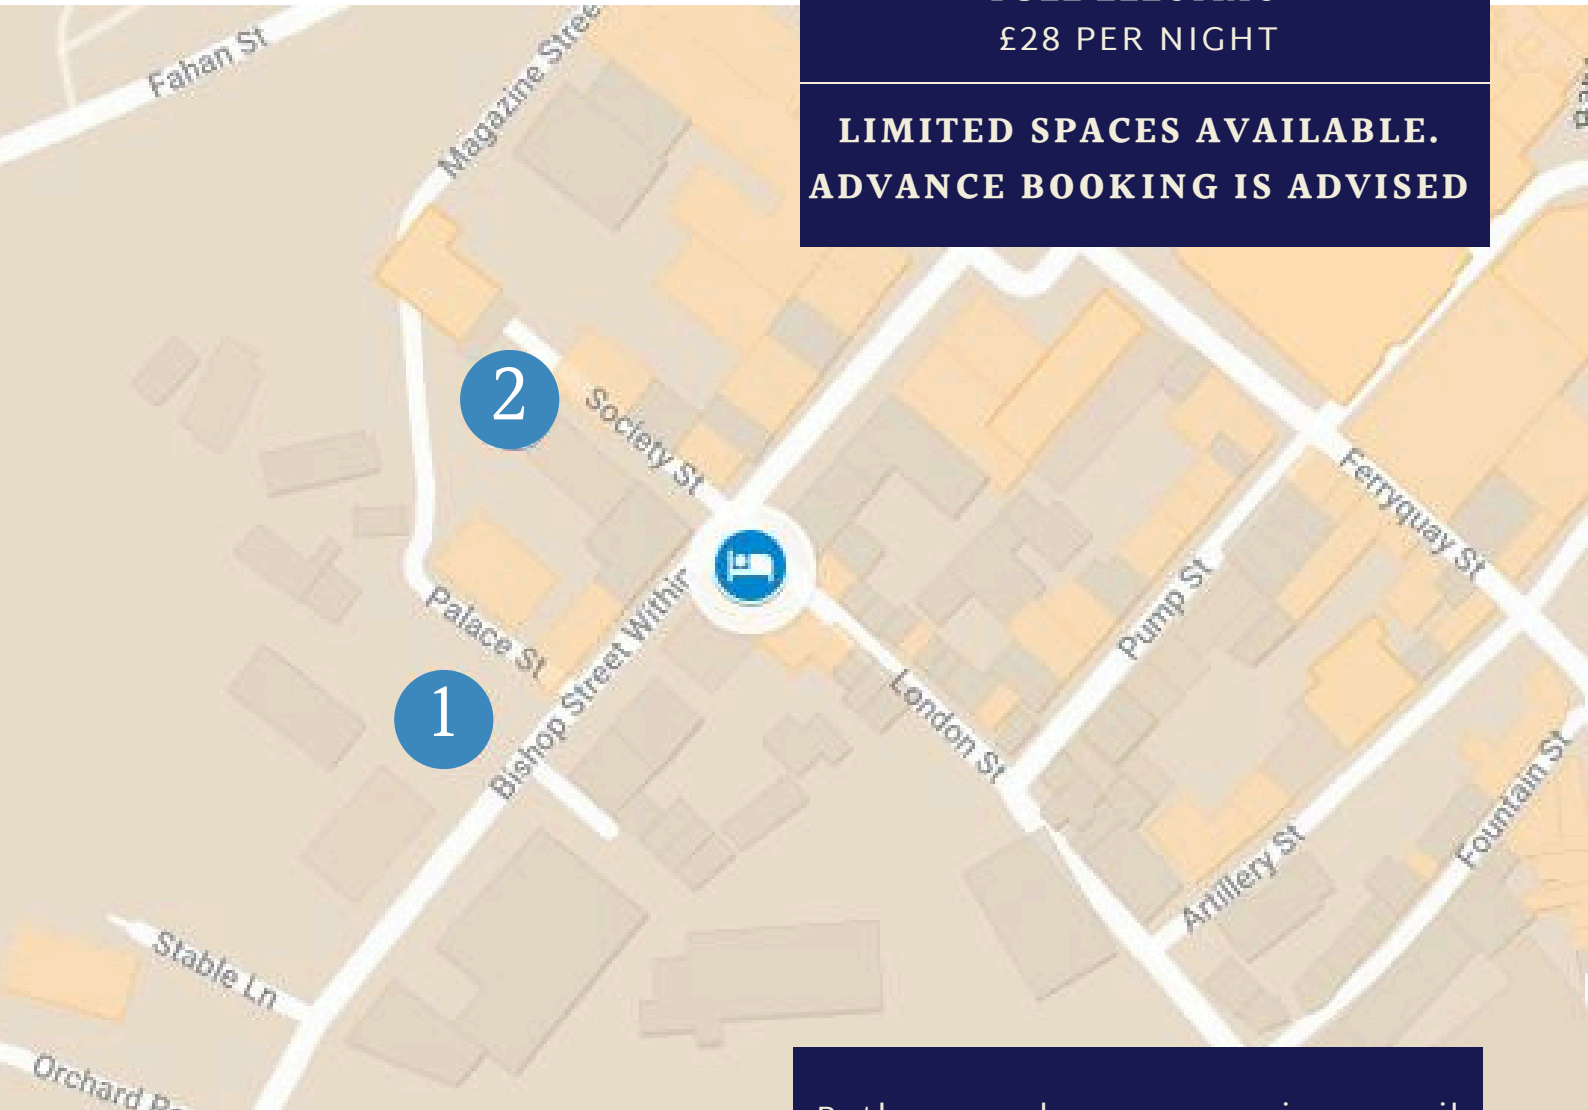

BISHOP'S GATE
HOTEL

CAR PARKING OPTIONS

VALET PARKING

SECURE PARKING FACILITY.

£18 PER 24 HOUR USE

ELECTRIC CAR VALET PARKING

SECURE PARKING FACILITY WITH
CHARGING PORT ACCESS

HYBRID ELECTRIC

£23 PER NIGHT

FULL ELECTRIC

£28 PER NIGHT

**LIMITED SPACES AVAILABLE.
ADVANCE BOOKING IS ADVISED**

PAY & DISPLAY CAR PARKS

1. BISHOP STREET CAR PARK
2. SOCIETY STREET CAR PARK

Both car parks are open air, council owned facilities.